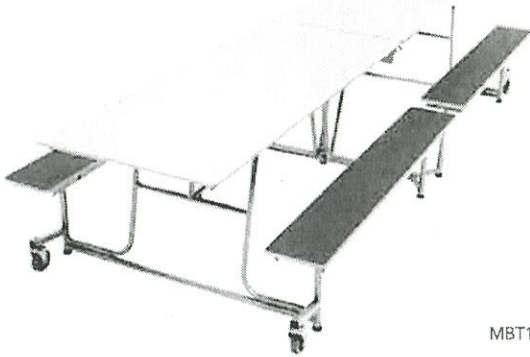

# MOBILE BENCH TABLES

MBT12

MBWT12  
WAVE

NYS PRICER

**PATENT  
PROTECTED**

POWDERCOAT FINISH as standard

MODEL NUMBER	DESCRIPTION	TABLE HEIGHT	SHP WT. (LBS.)	STD. LIST PRICE	UPGRADES (ADD TO LIST PRICE)							
					DYNA-ROCK EDGE (DR)	CHROME FINISH (C)	PLYWOOD CORE (P)	ADA 1 SPOT	ADA 2 SPOTS	WHEEL COLOR	CUSTOM LOGO TOP OPTION	CUSTOM LOGO BENCH OPTION
MBT08	Mobile Bench Table - Rectangle - 30"W x 8'1"L - 4 Benches	29" - 17" 27" - 17"	365	\$3,077	\$284	\$244	\$303	\$61	\$103	\$257	\$1,043	\$1,043
MBT10	Mobile Bench Table - Rectangle - 30"W x 10'1"L - 4 Benches	29" - 17" 27" - 17"	385	\$3,270	\$332	\$244	\$371	\$61	\$103	\$257	\$1,264	\$1,264
MBT12	Mobile Bench Table - Rectangle - 30"W x 12'1"L - 4 Benches	29" - 17" 27" - 15"	400	\$3,372	\$369	\$244	\$475	\$61	\$103	\$257	\$1,503	\$1,503
MBWT10	Mobile Bench Table - Wave - 35"W x 10'1"L - 4 Benches	29" - 17" 27" - 17"	400	\$3,585	\$356	\$307	\$393	\$61	\$103	\$257	\$1,264	\$1,264
MBWT12	Mobile Bench Table - Wave - 35"W x 12'1"L - 4 Benches	29" - 17" 27" - 15"	415	\$3,706	\$409	\$307	\$495	\$61	\$103	\$257	\$1,503	\$1,503